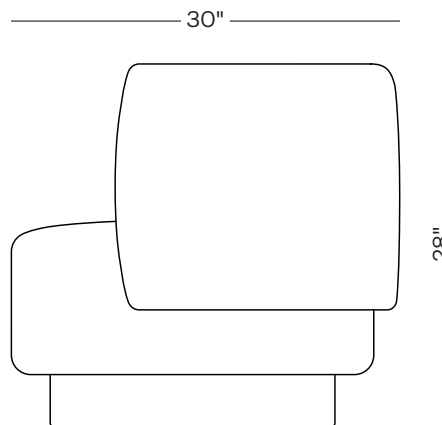

SPECIFICATIONS

Wood construction with upholstered body. May be specified with or without swivel base. Upholstery may be sourced COM, COL, or suggested fabrics and leather. (COM requirements = 7 yards.)

TOTAL DIMENSIONS

W 32" D 30" H 28"

front

side