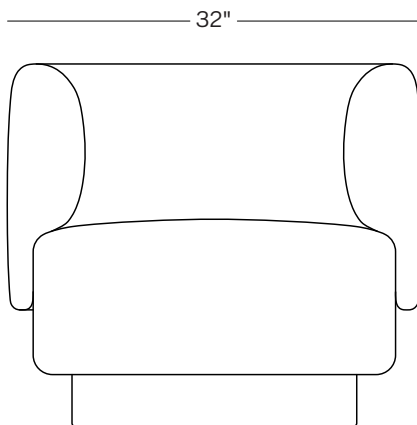

PRODUCT

Collection of sofas, lounge chairs, side chairs, and stools with common design language of capped tops and formed back rest system. Lounge chairs can be specified with swivel or static base, metal base, or metal base with attached side table. Side chairs are offered with fully upholstered swiveling or static base or metal base. Stools are offered in both bar and counter sizes. This collection offers a seating option with distinctive personality, various options, and cradling comfort.

SPECIFICATIONS

Wood construction with upholstered body. May be specified with or without swivel base. Upholstery may be sourced COM, COL, or suggested fabrics and leather. (COM requirements = 7 yards.)

TOTAL DIMENSIONS

W 32" D 30" H 28"

front

side